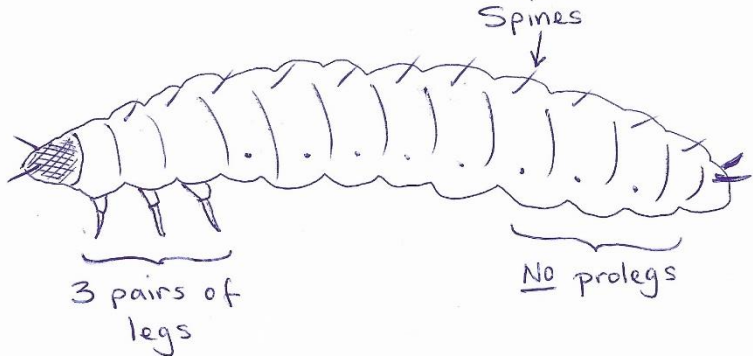

Small Hive Beetle – *Aethina tumida*

SMALL HIVE BEETLE LARVA

SMALL HIVE BEETLE ADULT